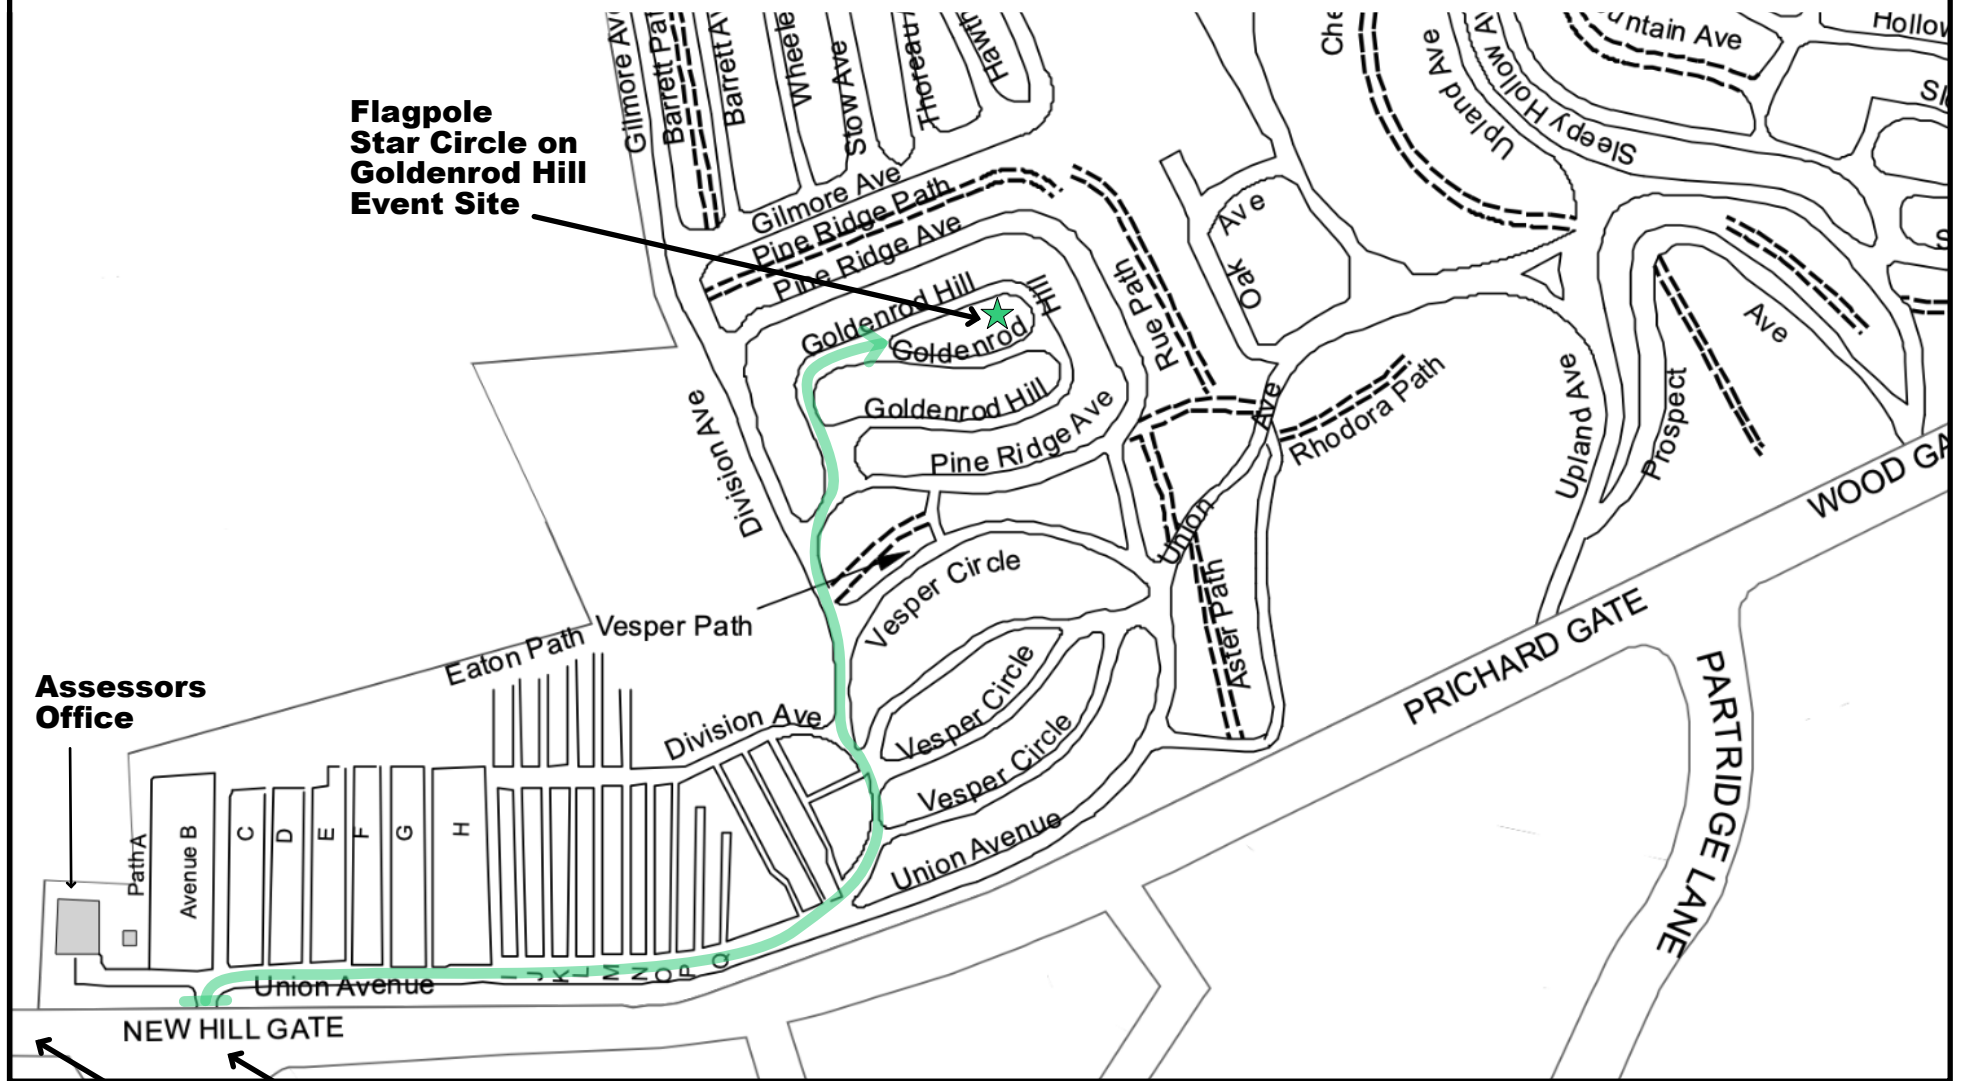

# Sleepy Hollow Cemetery

**Flagpole  
Star Circle on  
Goldenrod Hill  
Event Site**

**Assessors  
Office**

**Holy Family  
Parking**

**Entrance  
Gate**

**— Walk Route**